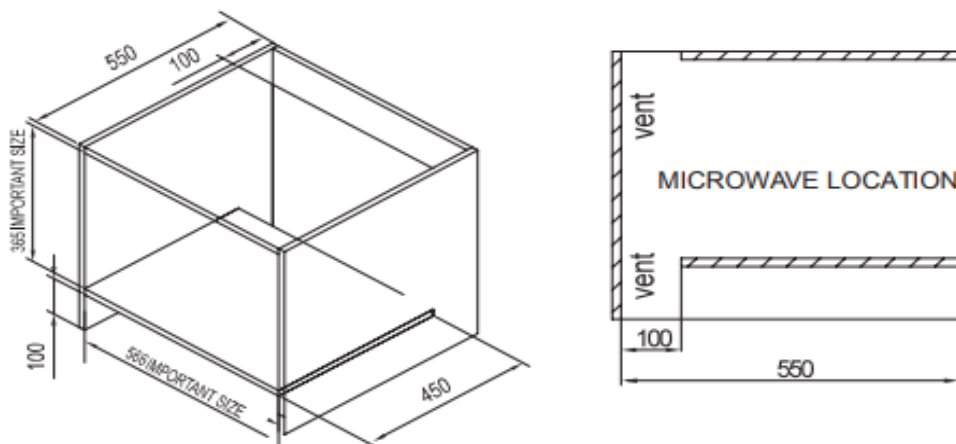

Appliance Data Sheet

Product Type	Microwave
Product Code	WRMICRO25BK
	Product Description
	25L Microwave with Grill & Convection

Features / Specification

Barcode	8422248616812
Colour	Black
Capacity	25L
Microwave Power	900W
LED Display	Yes
Auto Cooking Programmes	Yes
Defrost	Yes
Glass Turntable Diameter	315mm
Quick Start	Yes
Child Safety Lock	Yes
Push Button Door Release	Yes

Dimensions & Technical Information

Product Dimensions height x width x depth	390 x 5920 x 482 mm
Installed Depth	462 mm
Packed Dimensions height x width x depth	460 x 660 x 550 mm

Product Weight (kg)	15.5 kg / 17kg
---------------------	----------------